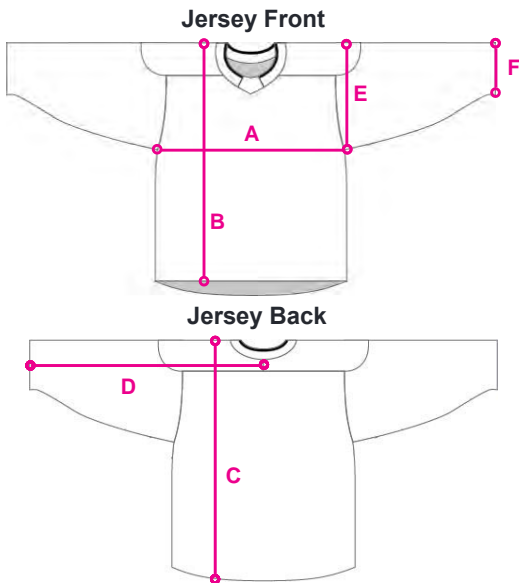

GOALIE CUT	SM	ME	LG	XL	2XL	3XL
Chest (A)	26"	27"	28"	29.5"	31"	31.5"
Front Length (B)	29"	30"	31"	32"	33"	34"
Back Length (C)	30"	31"	32"	33"	34"	35"
Sleeve (D)	31"	32"	33"	34"	35"	36"
Armhole (E)	14.75"	15.5"	16.25"	17"	17.75"	18.5"
Cuff (F)	8"	8.5"	9"	10"	10.5"	11.5"

MEASUREMENT & DETAILS

* All Measurements Are One Side In Inches

YOUTH HOCKEY JERSEYS

CLASSIC FIT

PLAY
HOCKEY

PLAYER	SM	ME	LG	XL
Chest (A)	20"	21"	22"	23"
Front Length (B)	25"	26"	27"	28"
Back Length (C)	26"	27"	28"	29"
Sleeve (D)	25"	26"	27"	28"
Armhole (E)	11"	11"	12"	12"
Cuff (F)	5.5"	5.5"	6"	6"

GOALIE	CUT	SM	ME	LG	XL
Chest (A)		22"	23"	24"	25"
Front Length (B)		25"	26"	27"	28"
Back Length (C)		26"	27"	28"	29"
Sleeve (D)		24"	25"	26"	27"
Armhole (E)		14"	14"	14.75"	14.75"
Cuff (F)		7.5"	7.5"	8"	8"

MEASUREMENT & DETAILS

* All Measurements Are One Side In Inches

GOAILE CUT (Youth & Adult)

HOCKEY SOCKS

PLAY
HOCKEY

CLASSIC SOCK - ADULT	SM	ME	LG	XL
Length (A)	26"	28"	30"	32"
Top Opening (B)	21"	21.75"	22.75"	24"