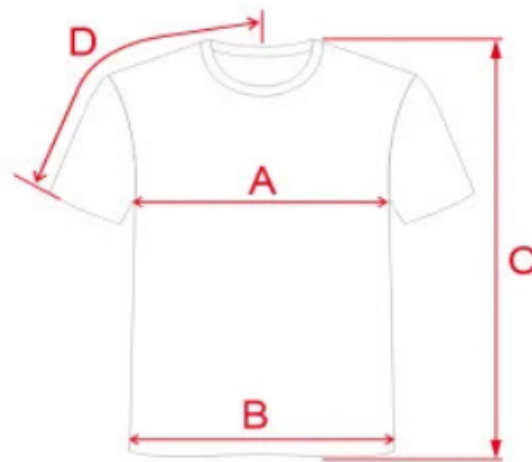

YOUTH	SIZE	S	M	L	XL
	BODY LENGTH - A	25.75"	26.25"	26.75"	27.25"
	CHEST - B	17.5"	18.5"	19.5"	20.5"
	SLEEVE LENGTH - C	32.25"	33"	33.75"	34.25"
	SHOULDER WIDTH - D	16.5"	17.5"	18.5"	19.5"

*** All Measurements Are One Side In Inches**

C - sleeves are measured from center back to sleeve hem

D - shoulder seam to shoulder seam

PLAY HOCKEY

T-SHIRT SIZING

ADULT	SIZE	S	M	L	XL	2XL	3XL
	CHEST - A	19.25"	20.25"	21.25"	23"	24"	25"
	BOTTOM - B	19.25"	20.25"	21.25"	23"	24"	25"
	BODY LENGTH - C	26.25"	27.25"	28.25"	29.25"	30.25"	31.25"
	SLEEVE WIDTH - D	15.5"	17"	18.5"	20"	21.5"	23"

YOUTH	SIZE	S	M	L	XL
	CHEST - A	15.25"	16.25"	17.25"	18.25"
	BOTTOM - B	15.25"	16.25"	17.25"	18.25"
	BODY LENGTH - C	22.25"	23.25"	24.25"	25.25"
	SLEEVE WIDTH - D	9.5"	11"	12.5"	14"

*** All Measurements Are One Side In Inches**

YOUTH	SIZE	S	M	L	XL
	WAIST RELAXED - A	7.5"	8.5"	9.5"	10.5"
	INSEAM - B	6.5"	6.5"	6.5"	6.5"
	LEG OPENING - C	9.5"	10"	10.5"	11"
	LENGTH - D	14"	14.5"	15"	15.5"
	RISE - E	10"	10.5"	11"	11.5"

* All Measurements Are One Side In Inches