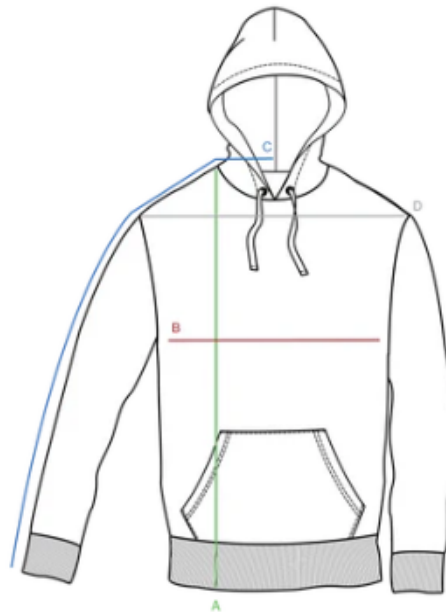

MEASUREMENT & DETAILS

* All Measurements Are One Side In Inches

GOAILE CUT (Youth & Adult)

HOCKEY SOCKS

PLAY
HOCKEY

CLASSIC SOCK - ADULT	SM	ME	LG	XL
Length (A)	26"	28"	30"	32"
Top Opening (B)	21"	21.75"	22.75"	24"

CLASSIC SOCK - YOUTH	SM	ME	LG	XL
Length (A)	18"	20"	22"	24"
Top Opening (B)	17.25"	17.5"	18.75"	19.75"

Lightweight and breathable sock with dual Velcro tabs.

PLAY
HOCKEY

***APPAREL
SIZE CHART***

PLAY HOCKEY

HOODIE SIZING

ADULT	SIZE	S	M	L	XL	2XL	3XL
	BODY LENGTH - A	27.5"	28.5"	29.5"	30.5"	31.5"	32.5"
	CHEST - B	21"	22.5"	24"	26"	28"	30"
	SLEEVE LENGTH - C	34.5"	35.5"	36.5"	37.5"	38.5"	39.5"
	SHOULDER WIDTH - D	20.5"	21.5"	22.5"	23.5"	24.5"	26"

YOUTH	SIZE	S	M	L	XL
	BODY LENGTH - A	25.75"	26.25"	26.75"	27.25"
	CHEST - B	17.5"	18.5"	19.5"	20.5"
	SLEEVE LENGTH - C	32.25"	33"	33.75"	34.25"
	SHOULDER WIDTH - D	16.5"	17.5"	18.5"	19.5"

*** All Measurements Are One Side In Inches**