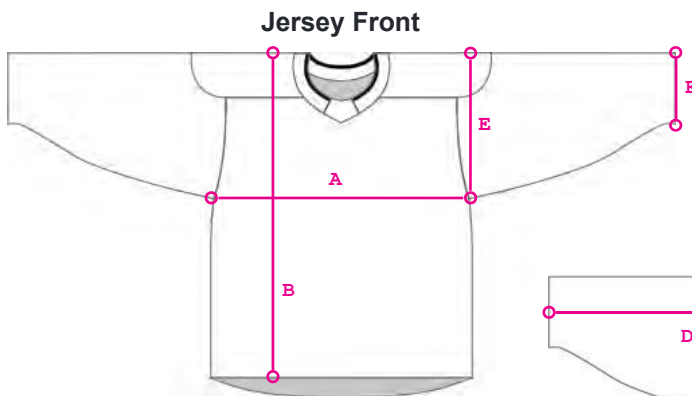

PLAY
HOCKEY

***UNIFORM
SIZE CHART***

ADULT HOCKEY JERSEYS

CLASSIC FIT

PLAY
HOCKEY

PLAYER	SM	ME	LG	XL	2XL	3XL
Chest (A)	24"	25"	26"	27"	28"	29"
Front Length (B)	29"	30"	31"	32"	33"	34"
Back Length (C)	30"	31"	32"	33"	34"	35"
Sleeve (D)	32"	33"	34"	35"	36"	37"
Armhole (E)	12"	12"	12"	12"	13"	13"
Cuff (F)	6"	6"	6"	6"	6.5"	6.5"

GOALIE CUT	SM	ME	LG	XL	2XL	3XL
Chest (A)	26"	27"	28"	29.5"	31"	31.5"
Front Length (B)	29"	30"	31"	32"	33"	34"
Back Length (C)	30"	31"	32"	33"	34"	35"
Sleeve (D)	31"	32"	33"	34"	35"	36"
Armhole (E)	14.75"	15.5"	16.25"	17"	17.75"	18.5"
Cuff (F)	8"	8.5"	9"	10"	10.5"	11.5"

MEASUREMENT & DETAILS

* All Measurements Are One Side In Inches

YOUTH HOCKEY JERSEYS

CLASSIC FIT

PLAY
HOCKEY

PLAYER	SM	ME	LG	XL
Chest (A)	20"	21"	22"	23"
Front Length (B)	25"	26"	27"	28"
Back Length (C)	26"	27"	28"	29"
Sleeve (D)	25"	26"	27"	28"
Armhole (E)	11"	11"	12"	12"
Cuff (F)	5.5"	5.5"	6"	6"

GOALIE	CUT	SM	ME	LG	XL
Chest (A)		22"	23"	24"	25"
Front Length (B)		25"	26"	27"	28"
Back Length (C)		26"	27"	28"	29"
Sleeve (D)		24"	25"	26"	27"
Armhole (E)		14"	14"	14.75"	14.75"
Cuff (F)		7.5"	7.5"	8"	8"