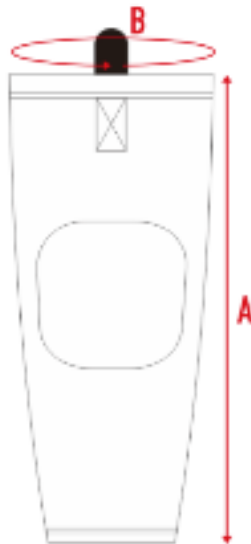

GOALIE	CUT	SM	ME	LG	XL
Chest (A)		22"	23"	24"	25"
Front Length (B)		25"	26"	27"	28"
Back Length (C)		26"	27"	28"	29"
Sleeve (D)		24"	25"	26"	27"
Armhole (E)		14"	14"	14.75"	14.75"
Cuff (F)		7.5"	7.5"	8"	8"

MEASUREMENT & DETAILS

* All Measurements Are One Side In Inches

GOAILE CUT (Youth & Adult)

HOCKEY SOCKS

PLAY
HOCKEY

CLASSIC SOCK - ADULT	SM	ME	LG	XL
Length (A)	26"	28"	30"	32"
Top Opening (B)	21"	21.75"	22.75"	24"

CLASSIC SOCK - YOUTH	SM	ME	LG	XL
Length (A)	18"	20"	22"	24"
Top Opening (B)	17.25"	17.5"	18.75"	19.75"

Lightweight and breathable sock with dual Velcro tabs.

PLAY
HOCKEY

***APPAREL
SIZE CHART***

PLAY HOCKEY

YOUTH	SIZE	S	M	L	XL
	BODY LENGTH - A	25.75"	26.25"	26.75"	27.25"
	CHEST - B	17.5"	18.5"	19.5"	20.5"
	SLEEVE LENGTH - C	32.25"	33"	33.75"	34.25"
	SHOULDER WIDTH - D	16.5"	17.5"	18.5"	19.5"

*** All Measurements Are One Side In Inches**