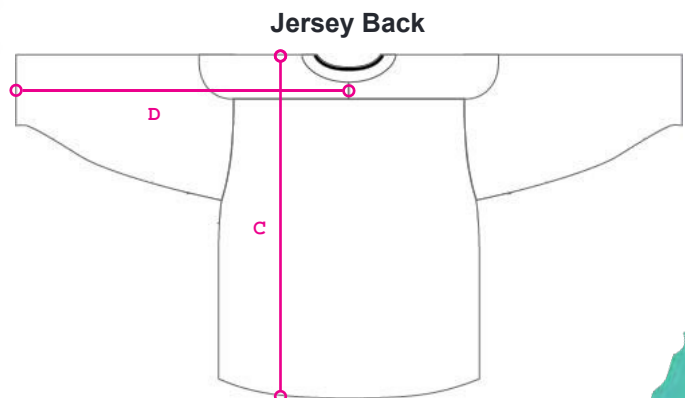

PLAY
HOCKEY

***UNIFORM
SIZE CHART***

ADULT HOCKEY JERSEYS

CLASSIC FIT

PLAY
HOCKEY

PLAYER	SM	ME	LG	XL	2XL	3XL
Chest (A)	24"	25"	26"	27"	28"	29"
Front Length (B)	29"	30"	31"	32"	33"	34"
Back Length (C)	30"	31"	32"	33"	34"	35"
Sleeve (D)	32"	33"	34"	35"	36"	37"
Armhole (E)	12"	12"	12"	12"	13"	13"
Cuff (F)	6"	6"	6"	6"	6.5"	6.5"

GOALIE CUT	SM	ME	LG	XL	2XL	3XL
Chest (A)	26"	27"	28"	29.5"	31"	31.5"
Front Length (B)	29"	30"	31"	32"	33"	34"
Back Length (C)	30"	31"	32"	33"	34"	35"
Sleeve (D)	31"	32"	33"	34"	35"	36"
Armhole (E)	14.75"	15.5"	16.25"	17"	17.75"	18.5"
Cuff (F)	8"	8.5"	9"	10"	10.5"	11.5"

MEASUREMENT & DETAILS

* All Measurements Are One Side In Inches

YOUTH HOCKEY JERSEYS

CLASSIC FIT

PLAY
HOCKEY

PLAYER	SM	ME	LG	XL
Chest (A)	20"	21"	22"	23"
Front Length (B)	25"	26"	27"	28"
Back Length (C)	26"	27"	28"	29"
Sleeve (D)	25"	26"	27"	28"
Armhole (E)	11"	11"	12"	12"
Cuff (F)	5.5"	5.5"	6"	6"

GOALIE	CUT	SM	ME	LG	XL
Chest (A)		22"	23"	24"	25"
Front Length (B)		25"	26"	27"	28"
Back Length (C)		26"	27"	28"	29"
Sleeve (D)		24"	25"	26"	27"
Armhole (E)		14"	14"	14.75"	14.75"
Cuff (F)		7.5"	7.5"	8"	8"